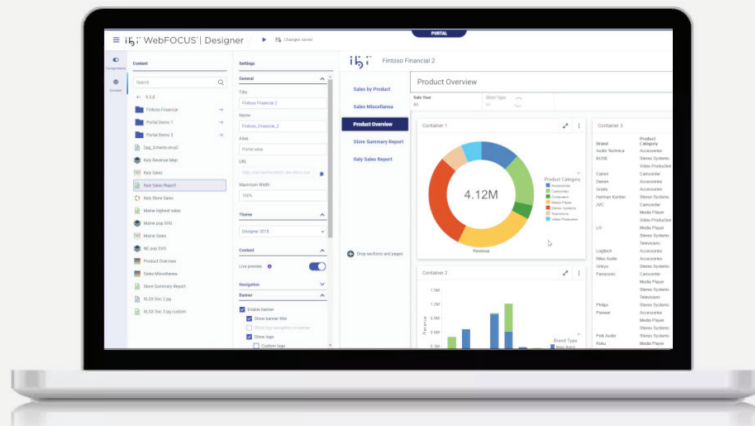

Work Smarter with the new Designer Portals UI

The release of ibi™ WebFOCUS® 9.3 included the new Designer Portals UI—ushering in a new era of user-centric portal development. Gone are the days of wrestling with complex configurations. This intuitive interface empowers you to seamlessly craft the perfect platform for your data story. The new Designer Portals UI takes user experience to the next level.

Designed to automate the distribution and scheduling of reports and dashboards generated by WebFOCUS, ReportCaster supports multiple administrators and provides a single point of control for managing information distribution within an organization.

Level up your designs with the new Designer Portals UI in WebFOCUS

Here's how these innovative features streamline workflows and empower users:

- **Visualize your portal:** Step away from cumbersome menus and embrace the interactive content tree. This acts as your visual roadmap, guiding you through the portal structure and making organization a breeze.

- **Drag-and-drop efficiency:** Let the canvas become your playground. Build your portal directly on the screen with interactive toolbars at your fingertips. Drag, drop, and arrange—allowing you to effortlessly manage content and visualize your portal as it takes shape in real-time.
- **Customization at your fingertips:** Don't worry, the power of personalization remains. All the existing customization options